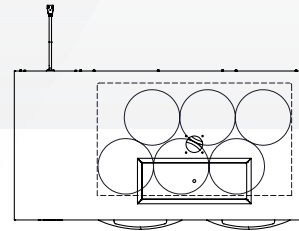

## KEG FOOTPRINT | TDR48\*

\*The TDR-48 does not accommodate Quarter/Half size barrels.

HOME BREW BARREL

SIXTH BARREL

SLIM QUARTER BARREL