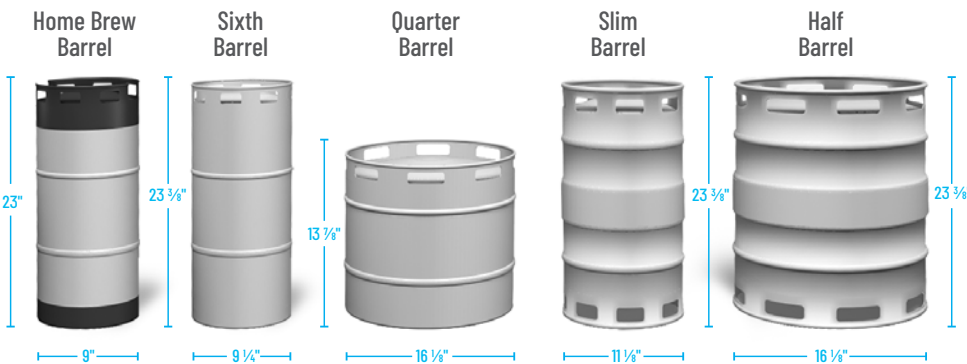

COMMON DRAFT BEER KEG SIZES*

*These dimensions may vary slightly as a result of differences between keg manufacturers.