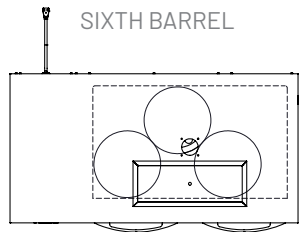

## KEG FOOTPRINT | TDR48\*

\*The TDR-48 does not accommodate Quarter/Half size barrels.

HOME BREW BARREL

SIXTH BARREL

SLIM QUARTER BARREL

## COMMON DRAFT BEER KEG SIZES\*

\*These dimensions may vary slightly as a result of differences between keg manufacturers.